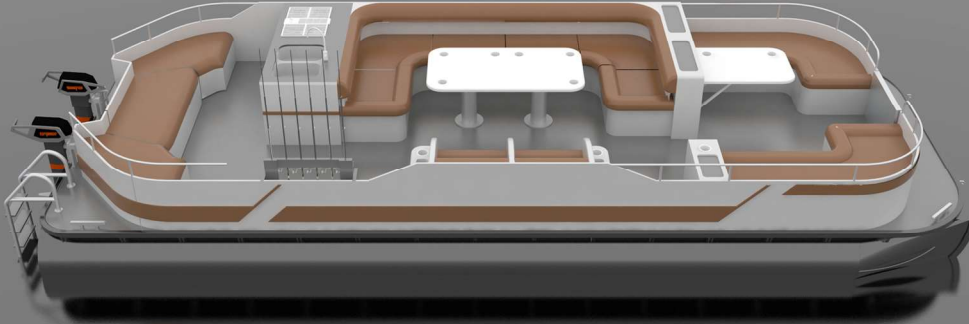

IZMIR SHIPYARD

IZ 810

COMMERCIAL

CRAFT

COMMERCIAL CRAFT SERIES

This HDPE commercial cat provides excellent stability and high performance even in rough sea conditions due to its twin HDPE hull structure. She may be used in rivers, deltas, channels, lakes, inner bays and shallow waters. The vessel offers a very high safety standards and an indestructible and unsinkable HDPE hull, which can stand any kind of hits, impacts and will not stop you even run aground.

Length Overall :	8.10 m
Beam :	3.00 m
Draught :	0.35 m
Material :	HDPE
Pax and Crew :	12 + 1
Propulsion :	Outboard
Engine :	Mercury F150HP@5000rpm
Speed :	18 kts
Class Society :	TL / Rina
Delivery Upon Order :	8 weeks